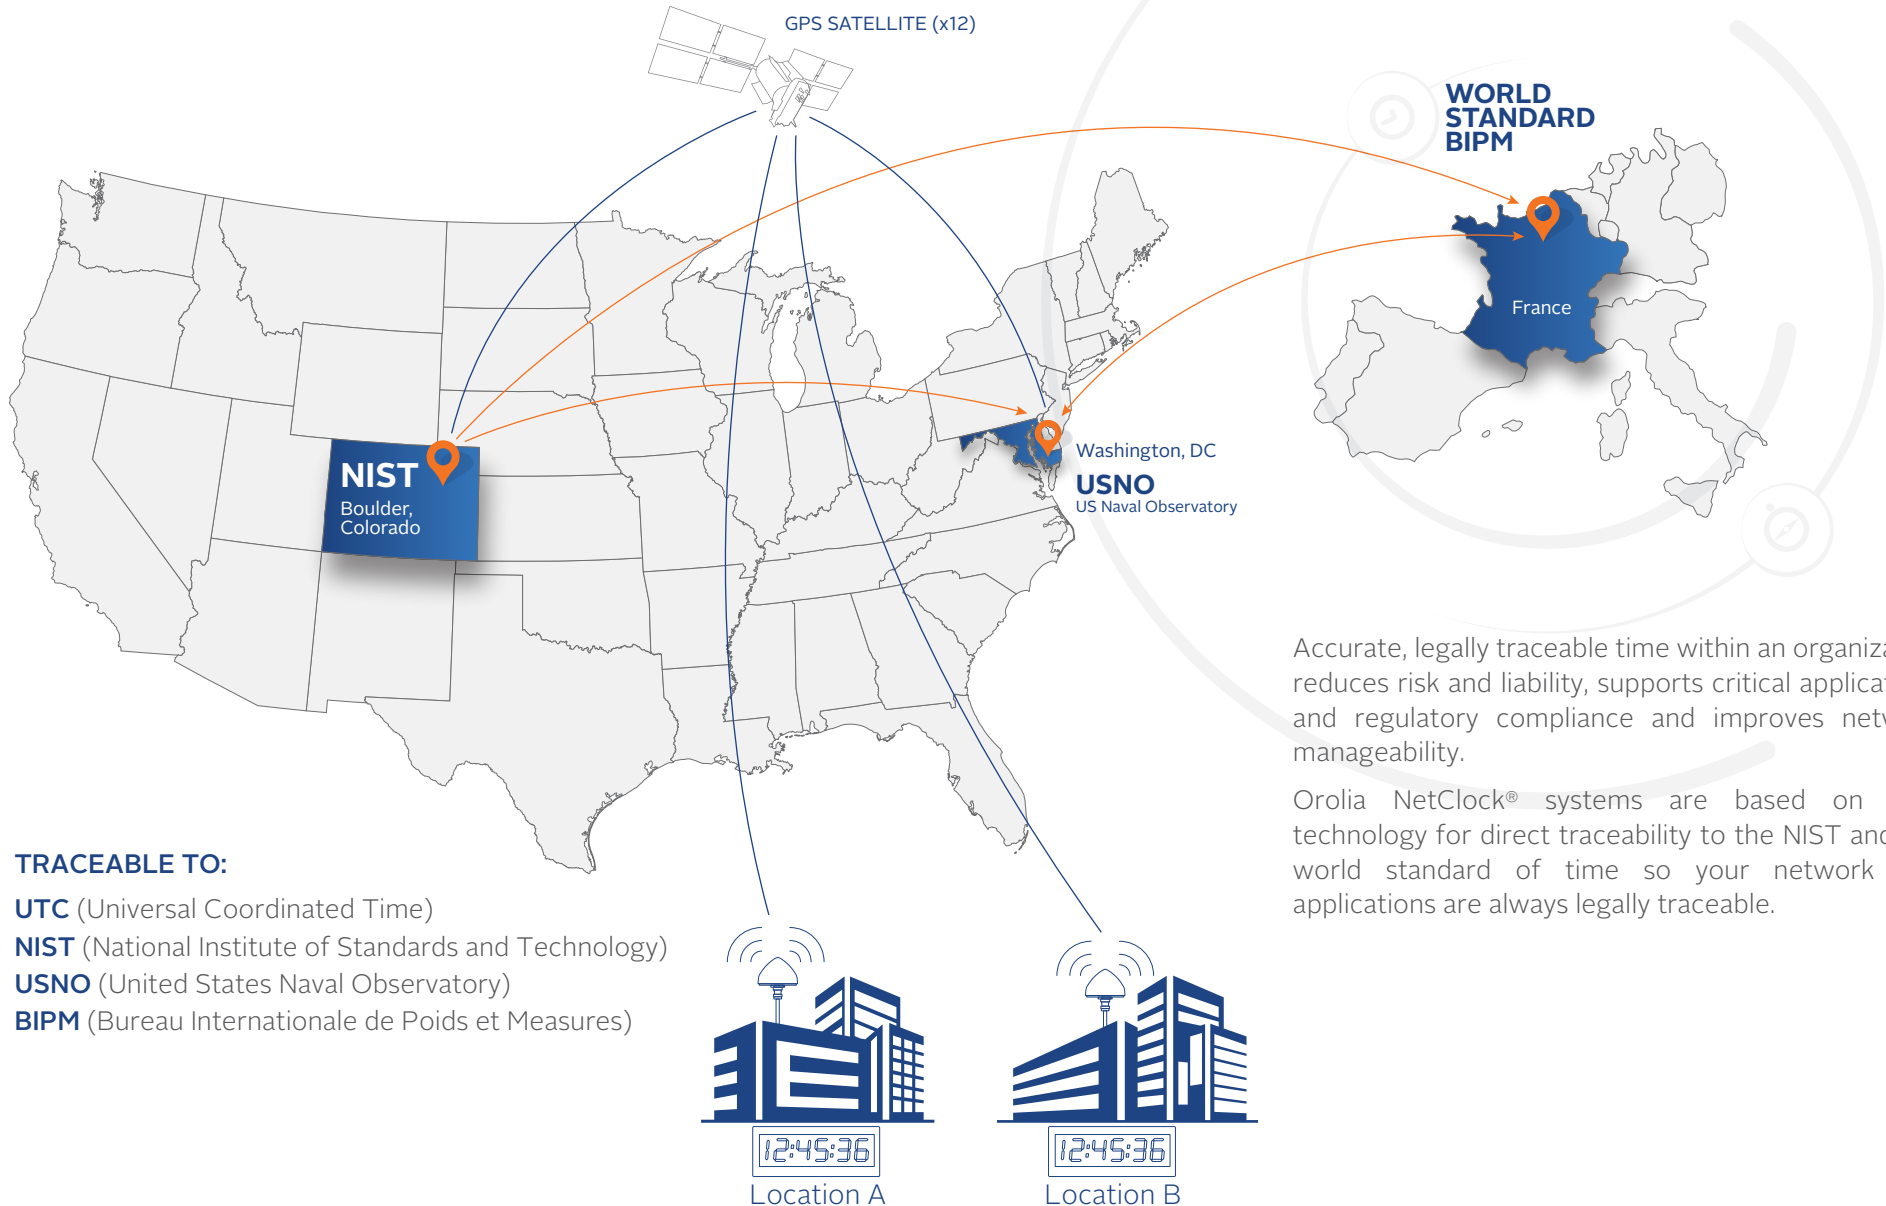

Legally Traceable Time®

TRACEABLE TO:

- UTC** (Universal Coordinated Time)
- NIST** (National Institute of Standards and Technology)
- USNO** (United States Naval Observatory)
- BIPM** (Bureau Internationale de Poids et Mesures)

Accurate, legally traceable time within an organization reduces risk and liability, supports critical applications and regulatory compliance and improves network manageability.

Orolia NetClock® systems are based on GPS technology for direct traceability to the NIST and the world standard of time so your network and applications are always legally traceable.