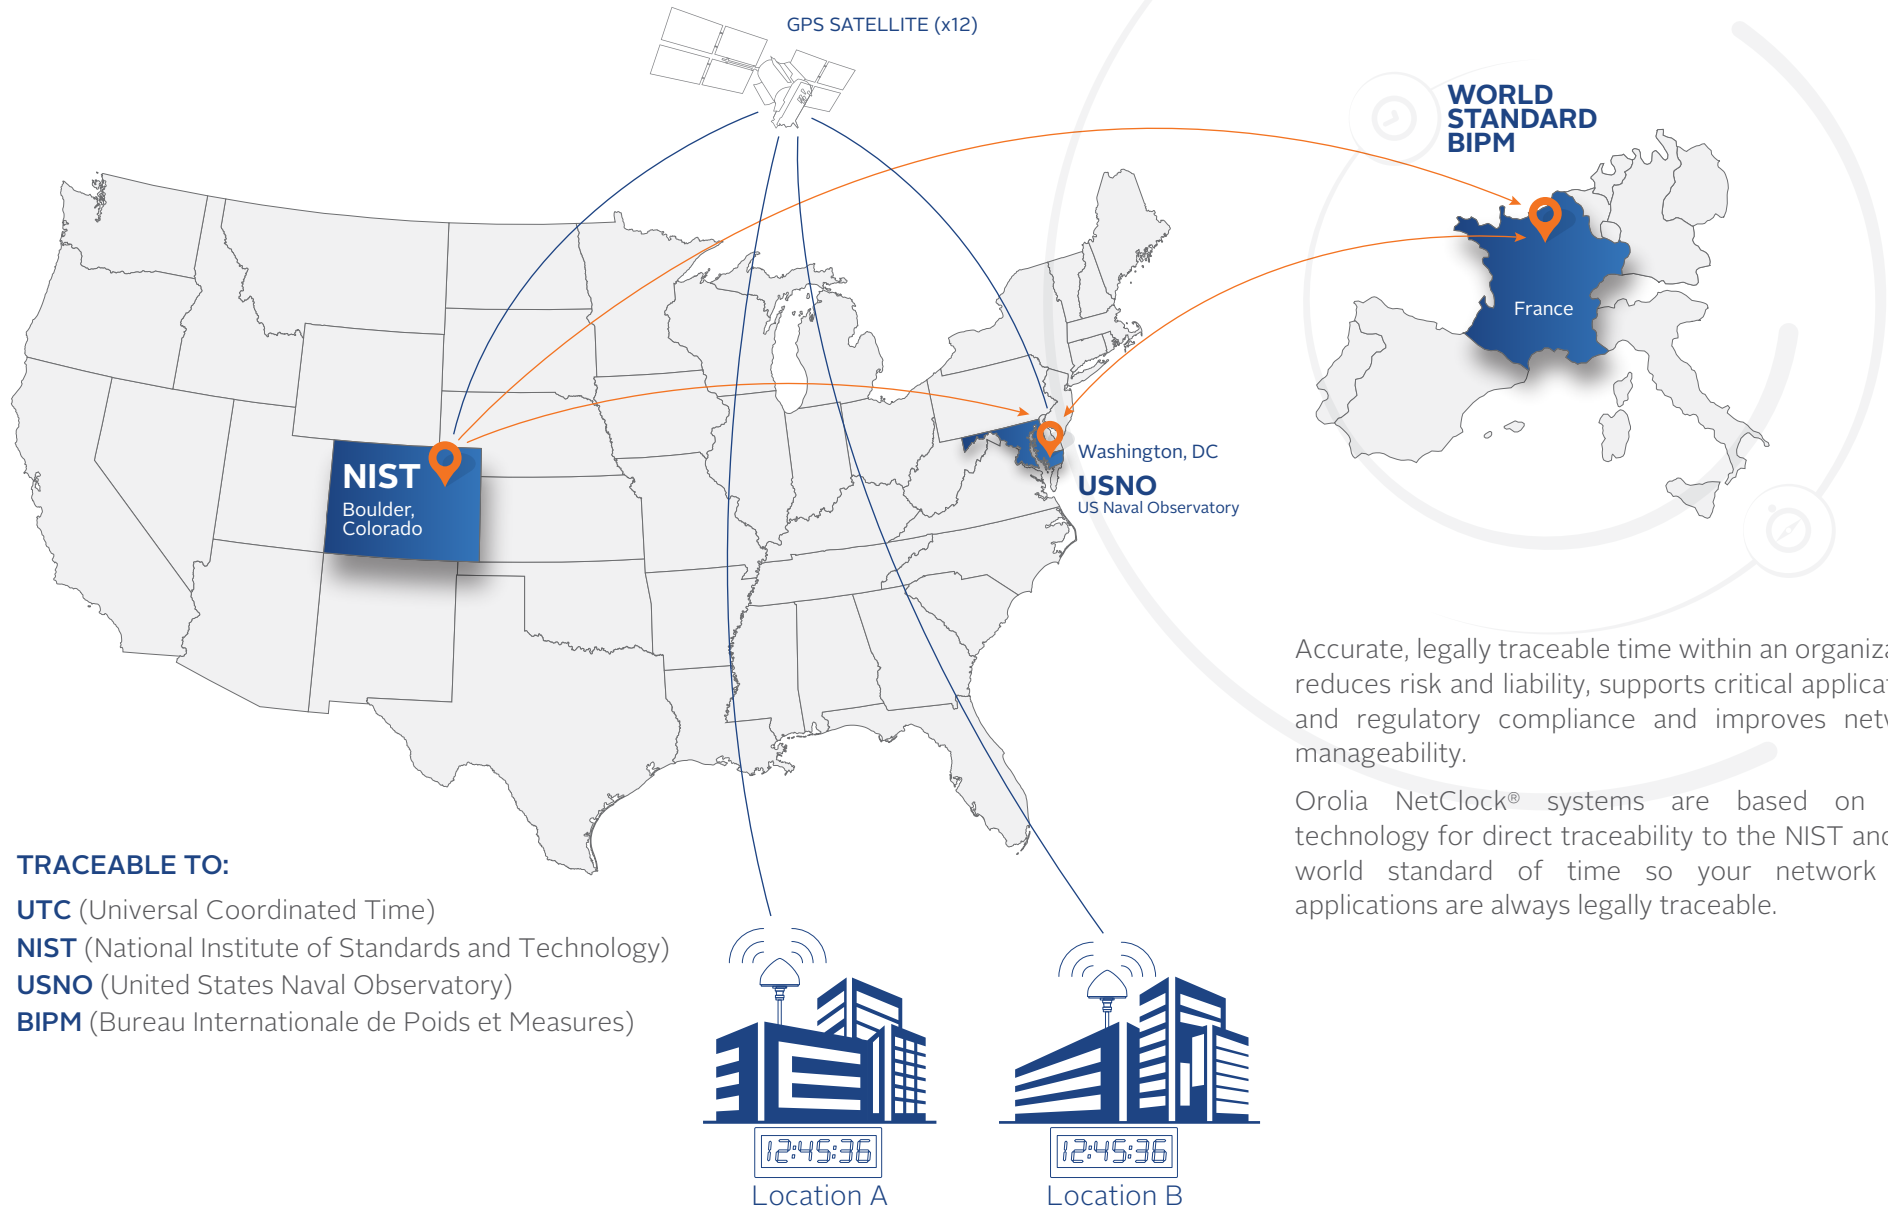

# Legally Traceable Time®

## TRACEABLE TO:

- UTC (Universal Coordinated Time)
- NIST (National Institute of Standards and Technology)
- USNO (United States Naval Observatory)
- BIPM (Bureau Internationale de Poids et Mesures)

Accurate, legally traceable time within an organization reduces risk and liability, supports critical applications and regulatory compliance and improves network manageability.

Orolia NetClock® systems are based on GPS technology for direct traceability to the NIST and the world standard of time so your network and applications are always legally traceable.

[www.orolia.com](http://www.orolia.com)  
[sales@orolia.com](mailto:sales@orolia.com)